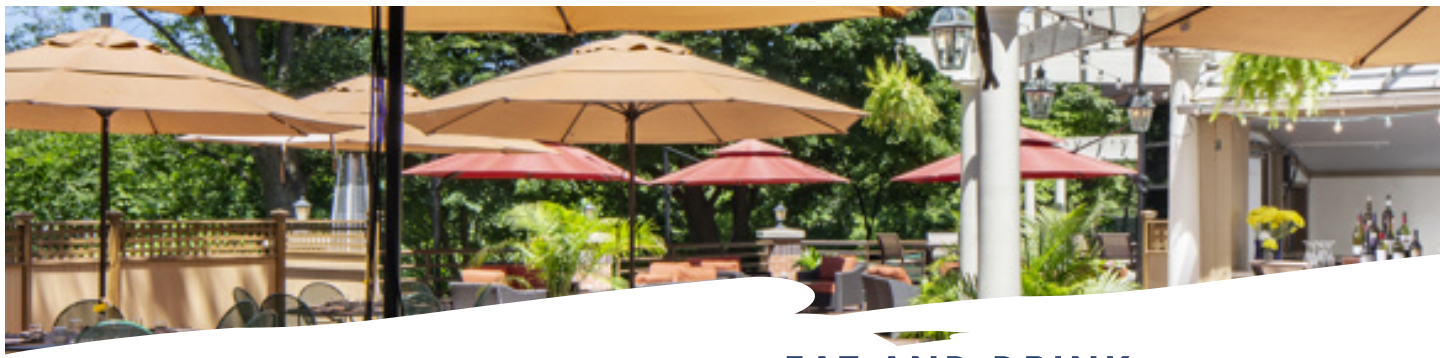

MEETING & EVENTS

The Desmond Malvern, a DoubleTree by Hilton is an impressive venue for prestigious corporate events or grand weddings and banquets. Our IACC-certified conference center provides 16 state-of-the-art meeting rooms for up to 300 guests. We offer incredible catering menus for meetings, sports teams, weddings, and all sorts of social gatherings. Our rooms cater to all needs and our experienced team is ready to help with you and be with you every step of the way.

- Experienced Event Team
- Full Service Catering and Convention Services
- [16] Meeting Rooms - Dedicated in Conference Center
- [1] Grand Ballroom with Additional Flexible Meeting Space
- Day Meeting Packages
- WiFi in all meeting rooms
- Business Center
- In-House Audio/Visual Support

One of our largest meeting rooms is our tiered Amphitheater in our dedicated Conference Center which has a capacity for 109 attendees. Our ballroom can accommodate over 400 for town hall-style and up to 300 for seated banquet with dancing. Offering many different sized banquet rooms for all sizes.