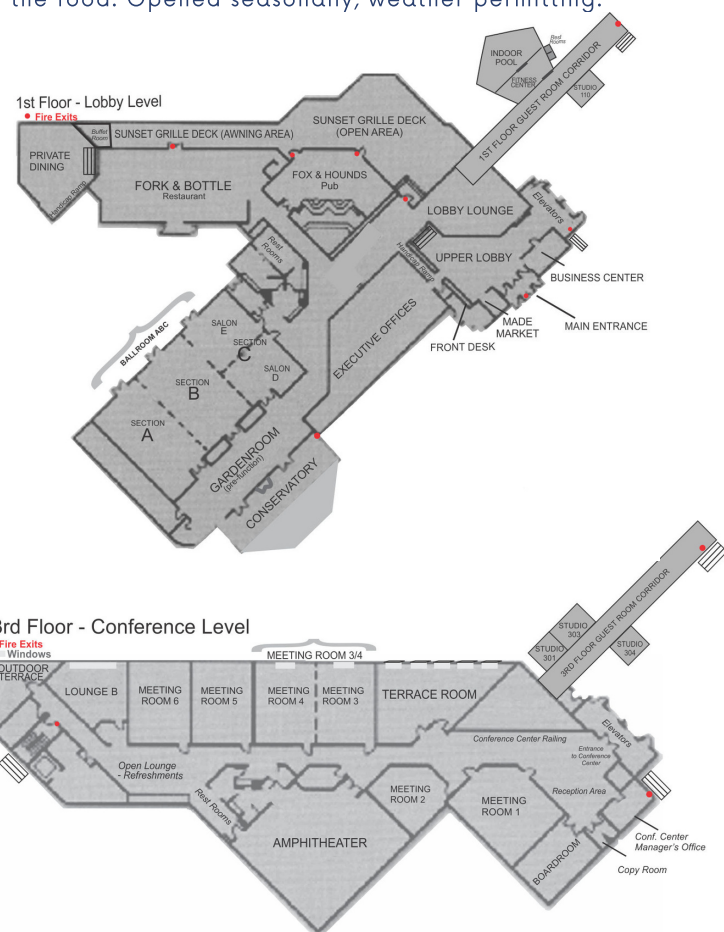

EAT AND DRINK

5 DINING OPTIONS INCLUDING 24/7 MADE MARKET & IN-ROOM DINING No need to go off property to dine! Chef is dedicated to freshness, and his menus will change and evolve to highlight the finest products of the season. We also have an outstanding beer, spirits and wine selection to accompany our seasonal menus.

FOX AND HOUNDS PUB The Desmond's cozy gathering place ... enjoy casual dining with a delicious affordable menu featuring appetizers, salads, shared plates, burgers, sandwiches and entrees.

FORK & BOTTLE Relax and enjoy a delicious meal at Fork and Bottle where we are committed to providing you with the highest quality, seasonally available ingredients sourced from the finest farms, dairies and seafood purveyors in North America.

SUNSET GRILLE Alfresco dining at it finest; a beautiful setting! Our casual seasonal menu combines fresh local ingredients simply prepared highlighting the flavors of the food. Opened seasonally, weather permitting.